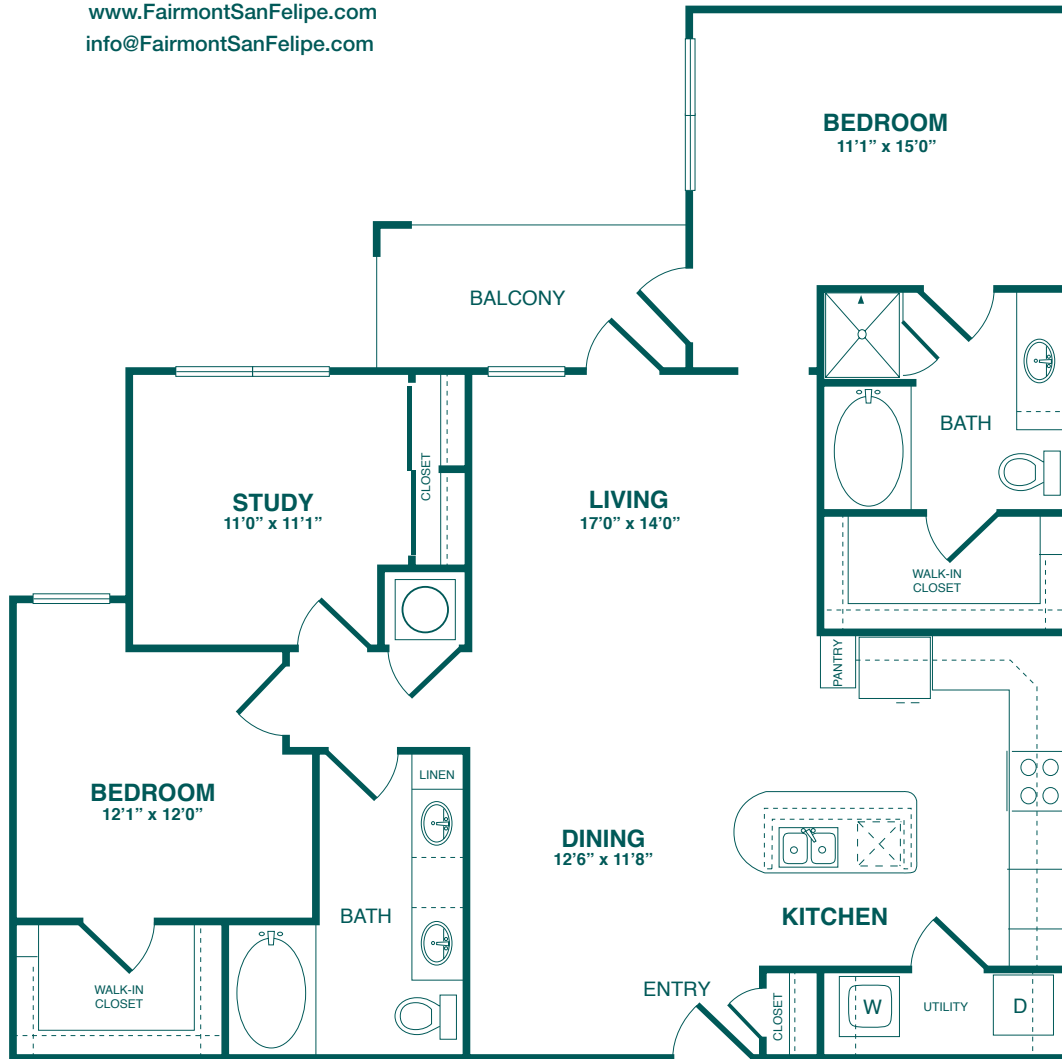

THE
FAIRMONT
ON SAN FELIPE

6363 San Felipe Drive • Houston, TX 77057

P: 713-782-6363 • F: 713-782-6365

www.FairmontSanFelipe.com

info@FairmontSanFelipe.com

D1 The Windemere

two bedroom+study/two bath • 1403 sq.ft.

- Separate Study or 3rd Bedroom
- Separate Shower in Master Bath
- Double Sinks in Bath
- Utility Room
- Private Patio/Balcony