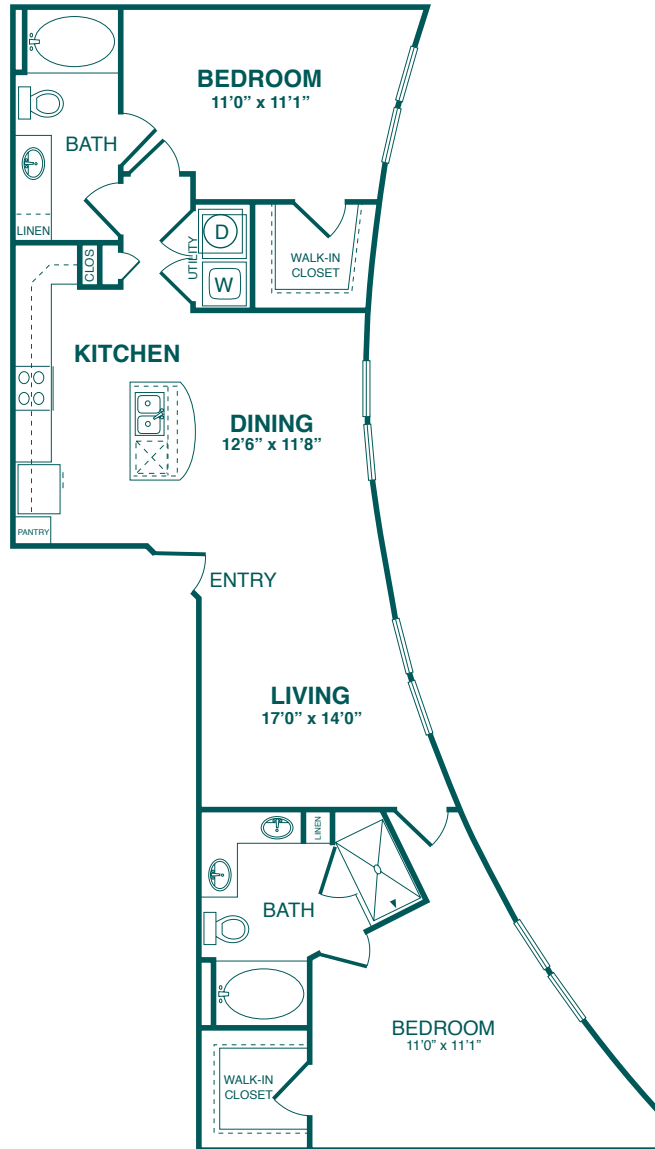

THE
FAIRMONT
ON SAN FELIPE

6363 San Felipe Drive • Houston, TX 77057

P: 713-782-6363 • F: 713-782-6365

www.FairmontSanFelipe.com

info@FairmontSanFelipe.com

D2 The Brighton
two bedroom/two bath • 1322 sq.ft.

- Unique Open Concept Floor Plan with Interesting Angles
- Spacious Kitchen
- Side-by-Side Refrigerator
- Separate Shower & Double Sinks in Master Bath