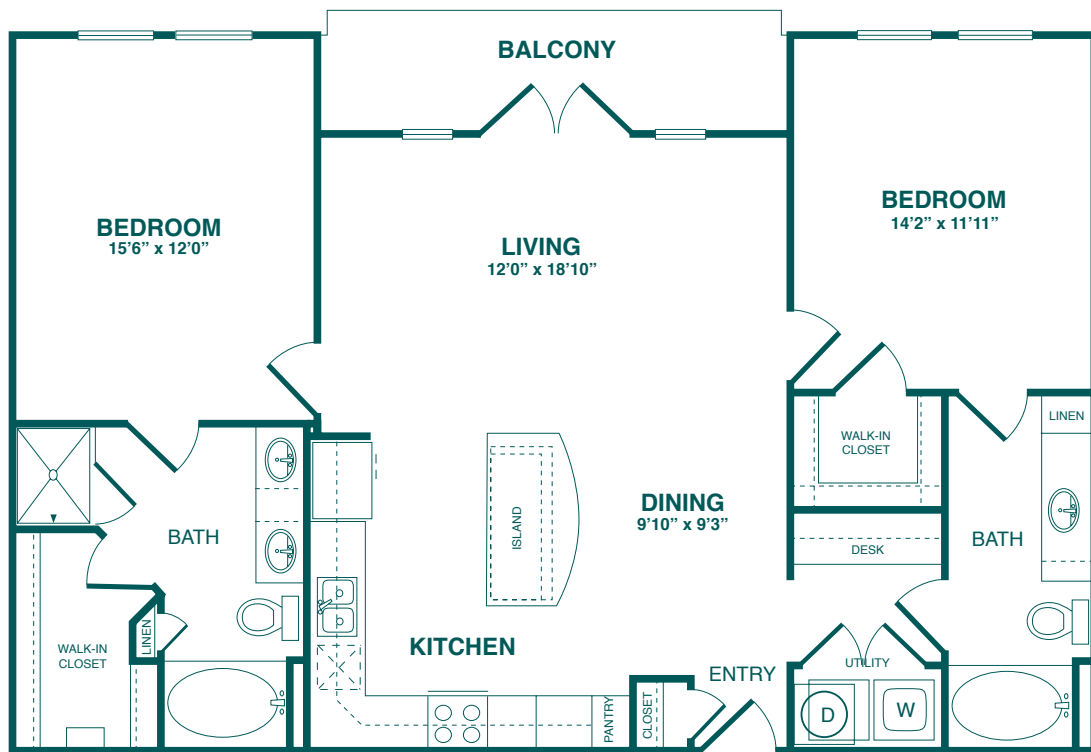

## C3 The Yorkshire

two bedroom/two bath • 1223 sq.ft.

- Spacious Kitchen with Large Work Island
- Elegant Archways
- Built-in Computer Desk
- Separate Shower & Double Sinks in Master Bath
- Large, Private Patio/Balcony

## C3S The Stanmore

two bedroom/two bath • 1298 sq.ft.

- Spacious Kitchen with Large Work Island
- Side-by-Side Refrigerator
- Elegant Archways
- Built-in Computer Desk
- Separate Shower & Double Sinks in Master Bath