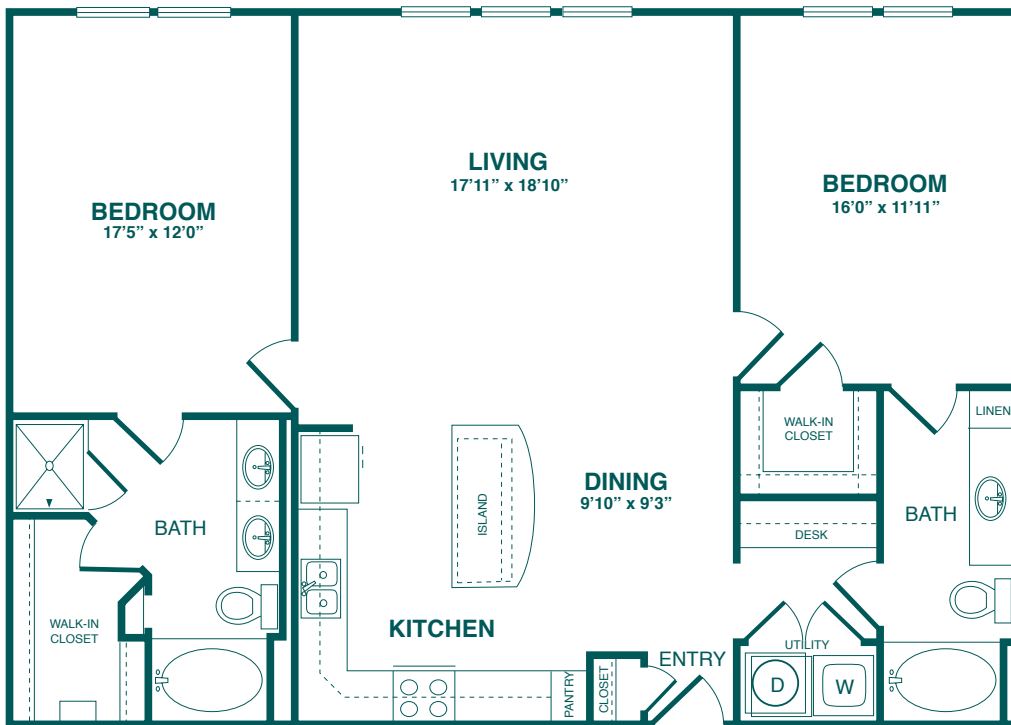

## C3 The Yorkshire

two bedroom/two bath • 1223 sq.ft.

- Spacious Kitchen with Large Work Island
- Elegant Archways
- Built-in Computer Desk
- Separate Shower & Double Sinks in Master Bath
- Large, Private Patio/Balcony

## C3S The Stanmore

two bedroom/two bath • 1298 sq.ft.

- Spacious Kitchen with Large Work Island
- Side-by-Side Refrigerator
- Elegant Archways
- Built-in Computer Desk
- Separate Shower & Double Sinks in Master Bath