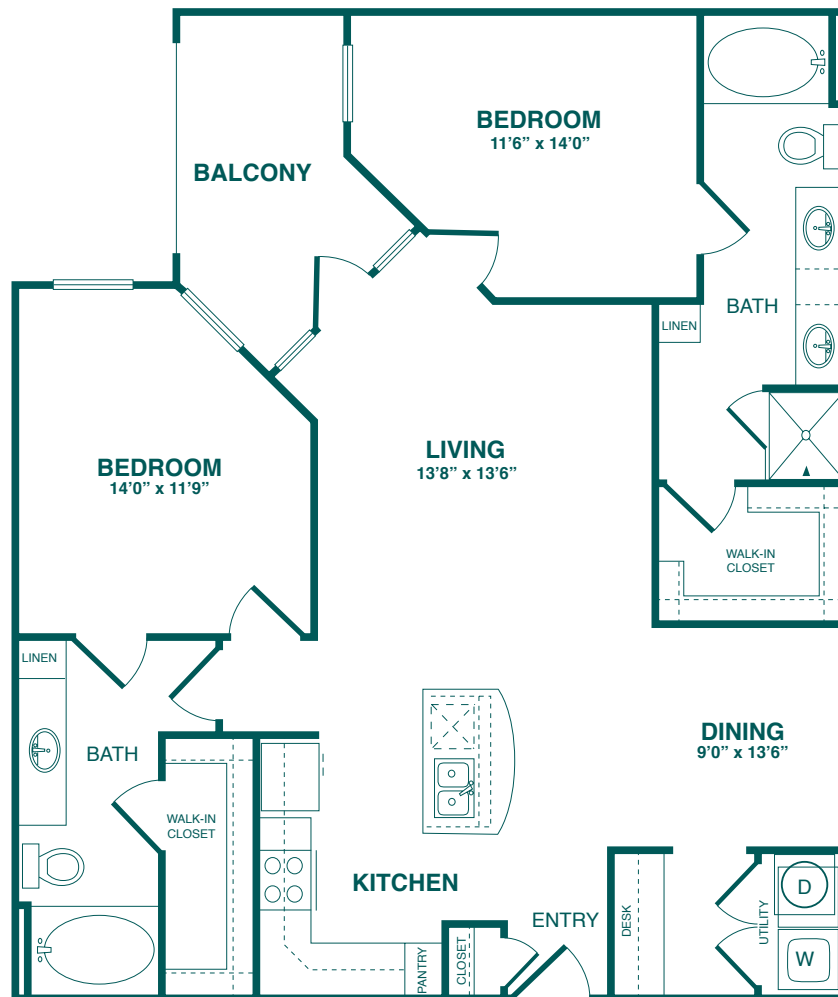

THE
FAIRMONT
ON SAN FELIPE

6363 San Felipe Drive • Houston, TX 77057

P: 713-782-6363 • F: 713-782-6365

www.FairmontSanFelipe.com

info@FairmontSanFelipe.com

C2 The Ashton

two bedroom/two bath • 1206 sq.ft.

- Open Concept Floor Plan with Interesting Angles
- Side-by-Side Refrigerator
- Built-in Computer Desk
- Separate Shower in Master Bath
- Private Balcony

THE
FAIRMONT
ON SAN FELIPE

6363 San Felipe Drive • Houston, TX 77057
P: 713-782-6363 • F: 713-782-6365
www.FairmontSanFelipe.com
info@FairmontSanFelipe.com

C2s The Aberdeen

two bedroom/two bath • 1304 sq.ft.

- Open Concept Floor Plan with Interesting Angles
- Side-by-Side Refrigerator
- Built-in Computer Desk
- Separate Shower in Master Bath