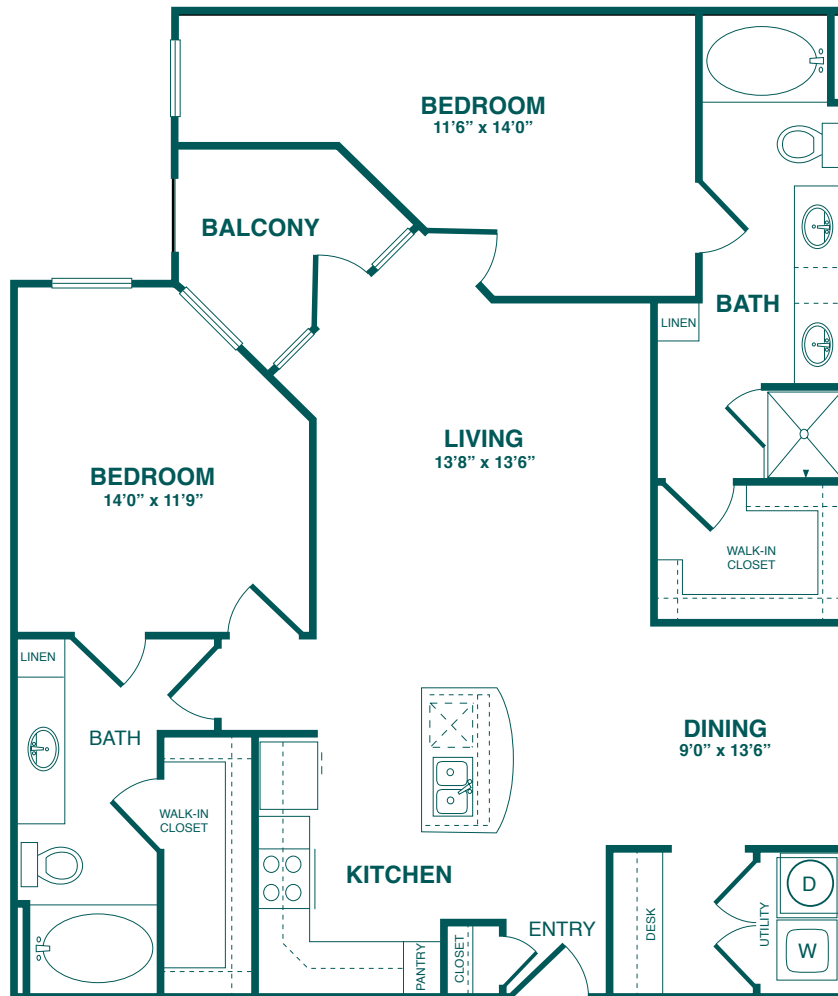

THE
FAIRMONT
ON SAN FELIPE

6363 San Felipe Drive • Houston, TX 77057

P: 713-782-6363 • F: 713-782-6365

www.FairmontSanFelipe.com

info@FairmontSanFelipe.com

C2 The Ashton

two bedroom/two bath • 1206 sq.ft.

- Open Concept Floor Plan with Interesting Angles
- Side-by-Side Refrigerator
- Built-in Computer Desk
- Separate Shower in Master Bath
- Private Balcony

THE
FAIRMONT
ON SAN FELIPE

6363 San Felipe Drive • Houston, TX 77057
P: 713-782-6363 • F: 713-782-6365
www.FairmontSanFelipe.com
info@FairmontSanFelipe.com

C2s The Aberdeen

two bedroom/two bath • 1304 sq.ft.

- Open Concept Floor Plan with Interesting Angles
- Side-by-Side Refrigerator
- Built-in Computer Desk
- Separate Shower in Master Bath