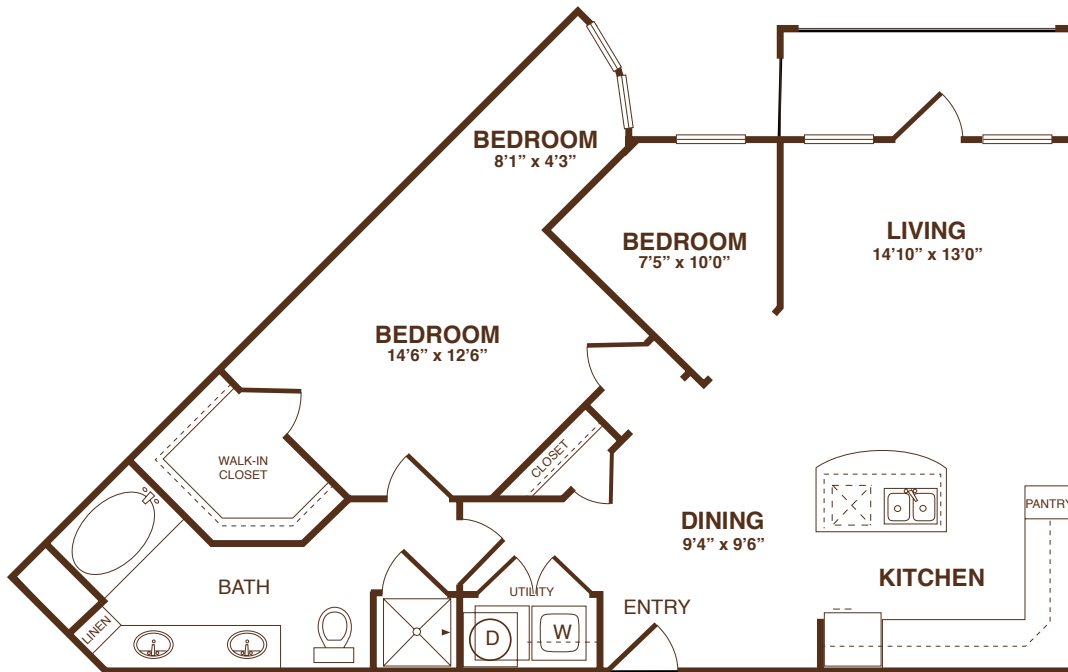

## B2 The Essex

one bedroom+study / one bath • 996 sq.ft.

- Open Concept Floor Plan with Interesting Angles
- Separate Study with French Doors
- Private Patio/Balcony
- Separate Shower & Double Sinks in Bath
- Large Bedroom with Separate Sitting Area