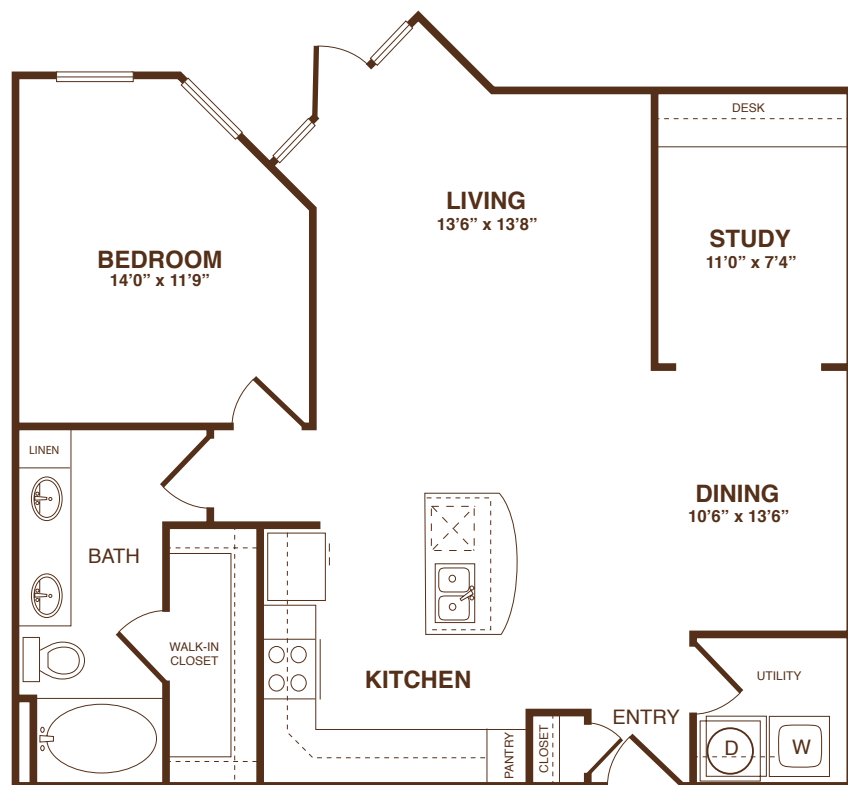

THE
FAIRMONT
ON SAN FELIPE

6363 San Felipe Drive • Houston, TX 77057

P: 713-782-6363 • F: 713-782-6365

www.FairmontSanFelipe.com

info@FairmontSanFelipe.com

B1 The Exeter

one bedroom+study/one bath • 981 sq.ft

- Spacious Kitchen
- Elegant Archways
- Separate Study with Built-in Computer Desk
- Double Sinks in Bath
- Utility Room