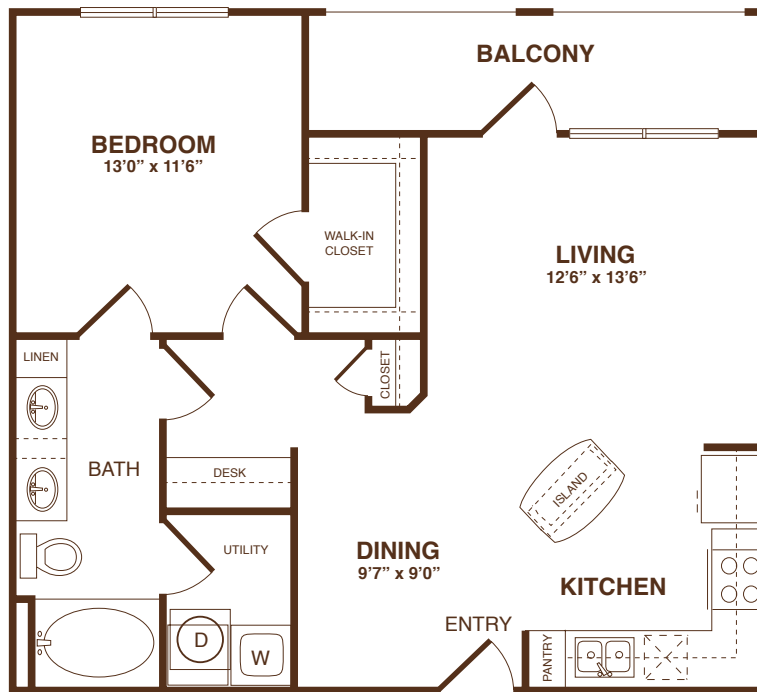

**A3** The Excelsior  
one bedroom/one bath • 784 sq.ft.

- Open Concept Floor Plan
- Kitchen Work Island
- Side-by-Side Refrigerator
- Double Sinks in Bath
- Large, Private Balcony

THE  
**FAIRMONT**  
ON SAN FELIPE

**A3a The Chadwick**  
one bedroom/one bath • 768 sq.ft.

- Open Concept Floor Plan
- Kitchen Work Island
- Side-by-Side Refrigerator
- Double Sinks in Bath
- Large, Private Balcony

THE  
**FAIRMONT**  
ON SAN FELIPE

**A3s The Bristol**  
one bedroom/one bath • 875 sq.ft.

- Open Concept Floor Plan
- Kitchen Work Island
- Side-by-Side Refrigerator
- Double Sinks in Bath

THE  
**FAIRMONT**  
ON SAN FELIPE

---

6363 San Felipe Drive • Houston, TX 77057  
P: 713-782-6363 • F: 713-782-6365  
[www.FairmontSanFelipe.com](http://www.FairmontSanFelipe.com)  
[info@FairmontSanFelipe.com](mailto:info@FairmontSanFelipe.com)

**A3sb** The Carlisle  
one bedroom/one bath • 861 sq.ft.

- Open Concept Floor Plan
- Kitchen Work Island
- Side-by-Side Refrigerator
- Double Sinks in Bath