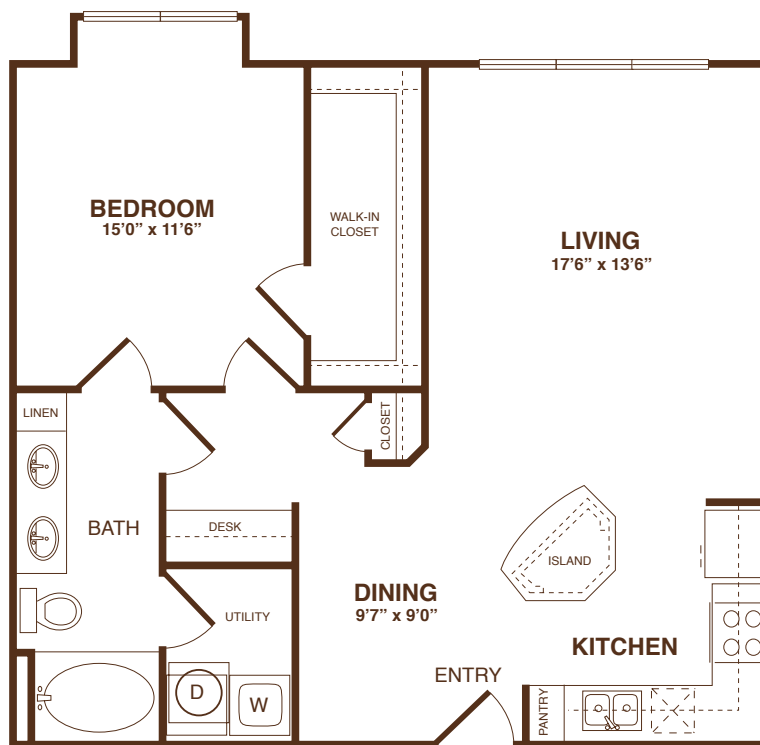

**A3** The Excelsior  
one bedroom/one bath • 784 sq.ft.

- Open Concept Floor Plan
- Kitchen Work Island
- Side-by-Side Refrigerator
- Double Sinks in Bath
- Large, Private Balcony

THE  
**FAIRMONT**  
ON SAN FELIPE

**A3a The Chadwick**  
one bedroom/one bath • 768 sq.ft.

- Open Concept Floor Plan
- Kitchen Work Island
- Side-by-Side Refrigerator
- Double Sinks in Bath
- Large, Private Balcony

THE  
**FAIRMONT**  
ON SAN FELIPE

**A3s The Bristol**  
one bedroom/one bath • 875 sq.ft.

- Open Concept Floor Plan
- Kitchen Work Island
- Side-by-Side Refrigerator
- Double Sinks in Bath

THE  
**FAIRMONT**  
ON SAN FELIPE

---

6363 San Felipe Drive • Houston, TX 77057  
P: 713-782-6363 • F: 713-782-6365  
[www.FairmontSanFelipe.com](http://www.FairmontSanFelipe.com)  
[info@FairmontSanFelipe.com](mailto:info@FairmontSanFelipe.com)

**A3sb** The Carlisle  
one bedroom/one bath • 861 sq.ft.

- Open Concept Floor Plan
- Kitchen Work Island
- Side-by-Side Refrigerator
- Double Sinks in Bath