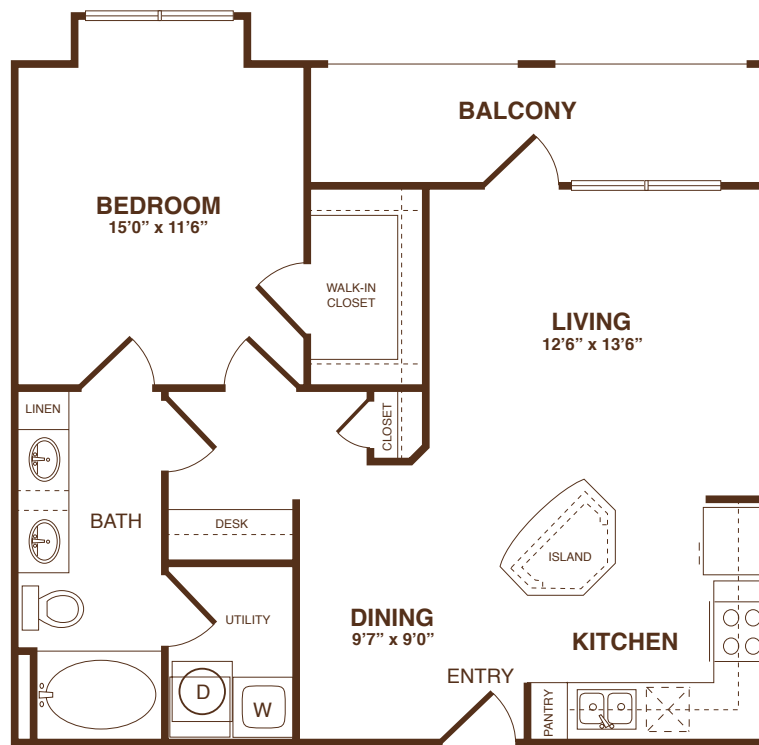

**A3** The Excelsior  
one bedroom/one bath • 784 sq.ft.

- Open Concept Floor Plan
- Kitchen Work Island
- Side-by-Side Refrigerator
- Double Sinks in Bath
- Large, Private Balcony

THE  
**FAIRMONT**  
ON SAN FELIPE

**A3a The Chadwick**  
one bedroom/one bath • 768 sq.ft.

- Open Concept Floor Plan
- Kitchen Work Island
- Side-by-Side Refrigerator
- Double Sinks in Bath
- Large, Private Balcony

THE  
**FAIRMONT**  
ON SAN FELIPE

**A3s The Bristol**  
one bedroom/one bath • 875 sq.ft.

- Open Concept Floor Plan
- Kitchen Work Island
- Side-by-Side Refrigerator
- Double Sinks in Bath

THE  
**FAIRMONT**  
ON SAN FELIPE

---

6363 San Felipe Drive • Houston, TX 77057  
P: 713-782-6363 • F: 713-782-6365  
[www.FairmontSanFelipe.com](http://www.FairmontSanFelipe.com)  
[info@FairmontSanFelipe.com](mailto:info@FairmontSanFelipe.com)

**A3sb** The Carlisle  
one bedroom/one bath • 861 sq.ft.

- Open Concept Floor Plan
- Kitchen Work Island
- Side-by-Side Refrigerator
- Double Sinks in Bath