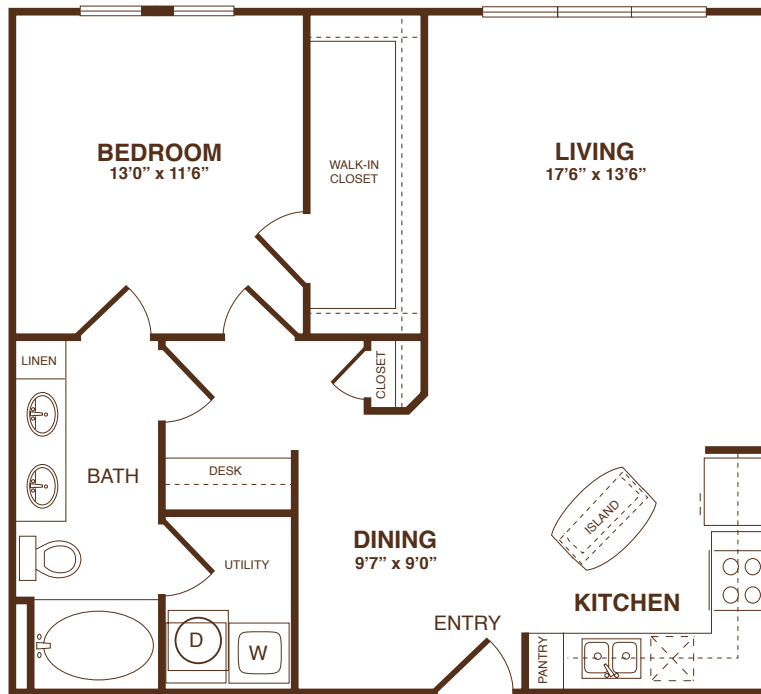

**A3** The Excelsior  
one bedroom/one bath • 784 sq.ft.

- Open Concept Floor Plan
- Kitchen Work Island
- Side-by-Side Refrigerator
- Double Sinks in Bath
- Large, Private Balcony

THE  
**FAIRMONT**  
ON SAN FELIPE

**A3a The Chadwick**  
one bedroom/one bath • 768 sq.ft.

- Open Concept Floor Plan
- Kitchen Work Island
- Side-by-Side Refrigerator
- Double Sinks in Bath
- Large, Private Balcony

THE  
**FAIRMONT**  
ON SAN FELIPE

**A3s The Bristol**  
one bedroom/one bath • 875 sq.ft.

- Open Concept Floor Plan
- Kitchen Work Island
- Side-by-Side Refrigerator
- Double Sinks in Bath

THE  
**FAIRMONT**  
ON SAN FELIPE

---

6363 San Felipe Drive • Houston, TX 77057  
P: 713-782-6363 • F: 713-782-6365  
[www.FairmontSanFelipe.com](http://www.FairmontSanFelipe.com)  
[info@FairmontSanFelipe.com](mailto:info@FairmontSanFelipe.com)

**A3sb** The Carlisle  
one bedroom/one bath • 861 sq.ft.

- Open Concept Floor Plan
- Kitchen Work Island
- Side-by-Side Refrigerator
- Double Sinks in Bath