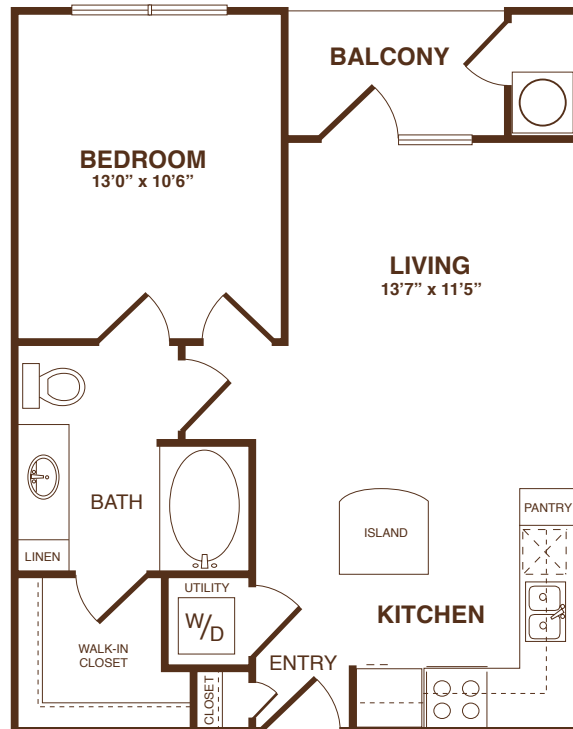

**A1** The Remington  
one bedroom/one bath • 609 sq.ft.

- Open Concept Floor Plan
- Kitchen Work Island
- Private Patio/Balcony with Storage Closet

THE  
**FAIRMONT**  
ON SAN FELIPE

---

6363 San Felipe Drive • Houston, TX 77057

P: 713-782-6363 • F: 713-782-6365

[www.FairmontSanFelipe.com](http://www.FairmontSanFelipe.com)

[info@FairmontSanFelipe.com](mailto:info@FairmontSanFelipe.com)

**A1s The Chelsea**  
one bedroom/one bath • 670 sq.ft.

- Open Concept Floor Plan
- Kitchen Work Island
- Decorative Crown Molding

THE  
**FAIRMONT**  
ON SAN FELIPE

---

6363 San Felipe Drive • Houston, TX 77057

P: 713-782-6363 • F: 713-782-6365

[www.FairmontSanFelipe.com](http://www.FairmontSanFelipe.com)

[info@FairmontSanFelipe.com](mailto:info@FairmontSanFelipe.com)

**A1sb** The Bradbury  
one bedroom/one bath • 685 sq.ft.

- Open Concept Floor Plan
- Kitchen Work Island
- Bay Window in Bedroom