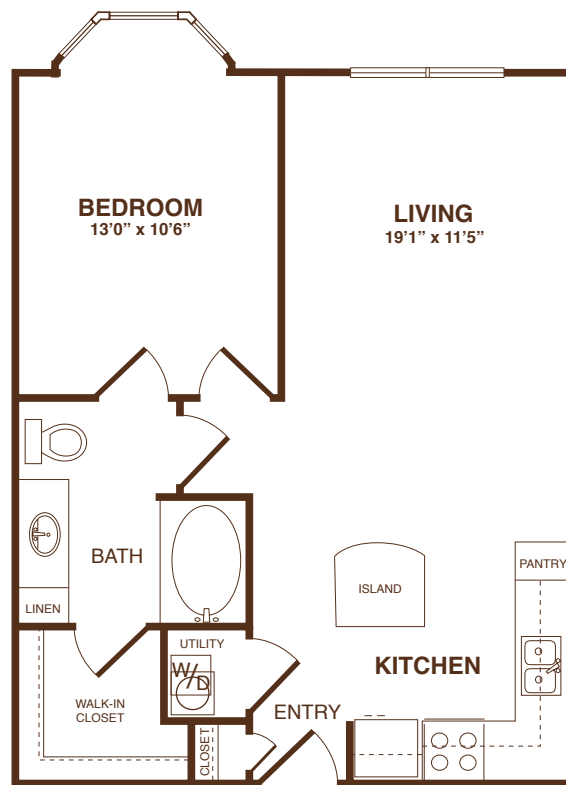

**A1** The Remington  
one bedroom/one bath • 609 sq.ft.

- Open Concept Floor Plan
- Kitchen Work Island
- Private Patio/Balcony with Storage Closet

THE  
**FAIRMONT**  
ON SAN FELIPE

---

6363 San Felipe Drive • Houston, TX 77057

P: 713-782-6363 • F: 713-782-6365

[www.FairmontSanFelipe.com](http://www.FairmontSanFelipe.com)

[info@FairmontSanFelipe.com](mailto:info@FairmontSanFelipe.com)

**A1s The Chelsea**  
one bedroom/one bath • 670 sq.ft.

- Open Concept Floor Plan
- Kitchen Work Island
- Decorative Crown Molding

THE  
**FAIRMONT**  
ON SAN FELIPE

---

6363 San Felipe Drive • Houston, TX 77057

P: 713-782-6363 • F: 713-782-6365

[www.FairmontSanFelipe.com](http://www.FairmontSanFelipe.com)

[info@FairmontSanFelipe.com](mailto:info@FairmontSanFelipe.com)

**A1sb** The Bradbury  
one bedroom/one bath • 685 sq.ft.

- Open Concept Floor Plan
- Kitchen Work Island
- Bay Window in Bedroom